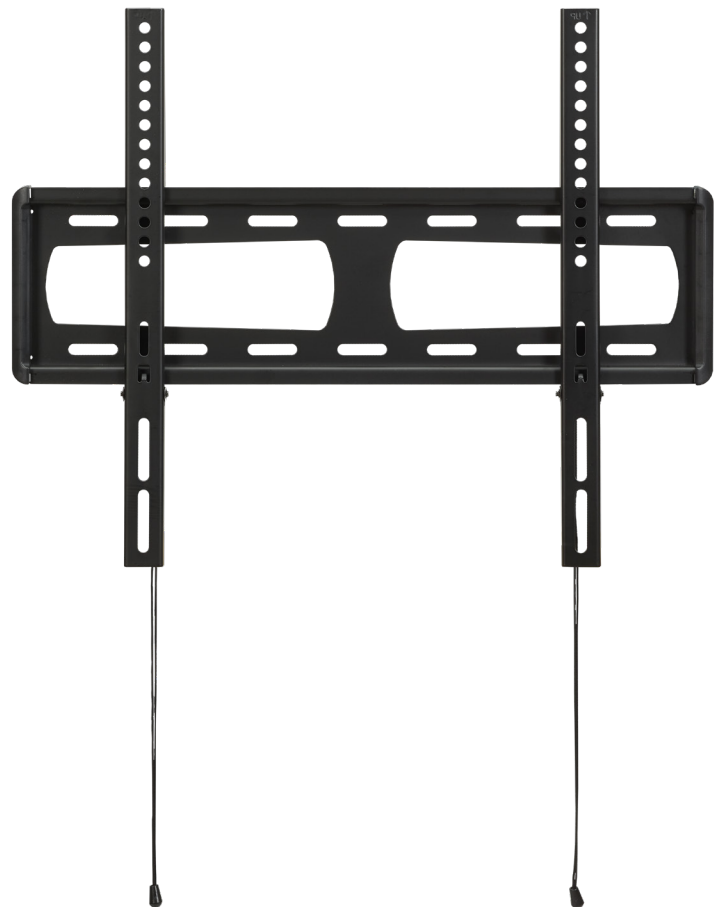

BL Fixed 400

Wall mount, fixed

Item no.: 8413

The BL Fixed 400 is a fixed wall mount, which is characterized by a slim, but at the same time stable design.

Screens from 32 to 46" / 81 - 116 cm can be installed. The universal VESA standard is supported up to a maximum of VESA 400 x 400 mm.

An integrated bubble level ensures simple and exactly horizontal installation.

The wall mount is impact and scratch resistant powder-coated, black and takes up little space due to the small wall distance of just 22 mm.

A clever click system with unlocking function enables a secure hold and quick assembly.

The quick-tension cables can be placed behind the screen using a magnet and, if necessary, can be easily pulled down to unlock the TV from the wall plate for cable access.

The maximum load is 40 kg.

BL Fixed 200

Wall mount, fixed

Item no.: 8413

- for screens from 32 - 46" / 81 - 116 cm
- Landscape or portrait orientation possible
- including universal mount, max. VESA 400 x 400 mm,
- 22 mm distance to wall
- incl. integrated bubble level
- incl. quick release device via rope-drawn spring-loaded latch, with magnets for invisible fixing on the wall mount
- Color: black
- Impact and scratch resistant powder-coated
- Load capacity up to 40 kg